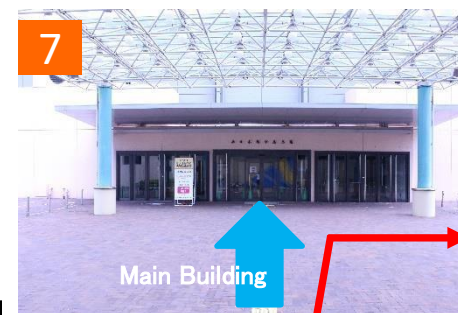

# Asia Pacific Import Mart Medium Exhibition Hall (AIM) Map & Directions from JR Kokura Station

Go down the escalator and the main building is in front. Turn right for the International Conference Hall.

The yellow building in front is the International Conference Hall.

The annex is on your left and AIM is on your right. For the Main Building and International Conference Hall, go straight to the exit at the end of the

Go out the automatic door and down the escalator on your right.

From the Shinkansen Exit (North Exit) of JR Kokura Station Proceed along the pedestrian deck.

Ride the moving walkway to the end.

Turn right from the end of the moving walkway.

West Japan General Exhibition Center Annex and AIM Building Enter through the entrance.