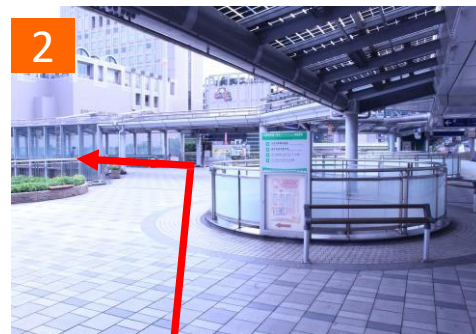

# Asia Pacific Import Mart Medium Exhibition Hall (AIM) Map & Directions from JR Kokura Station

Go down the escalator and the main building is in front. Turn right for the International Conference Hall.

The yellow building in front is the International Conference Hall.

The annex is on your left and AIM is on your right. For the Main Building and International Conference Hall, go straight to the exit at the end of the

Go out the automatic door and down the escalator on your right.

From the Shinkansen Exit (North Exit) of JR Kokura Station Proceed along the pedestrian deck.

Ride the moving walkway to the end.

Turn right from the end of the moving walkway.

West Japan General Exhibition Center Annex and AIM Building Enter through the entrance.