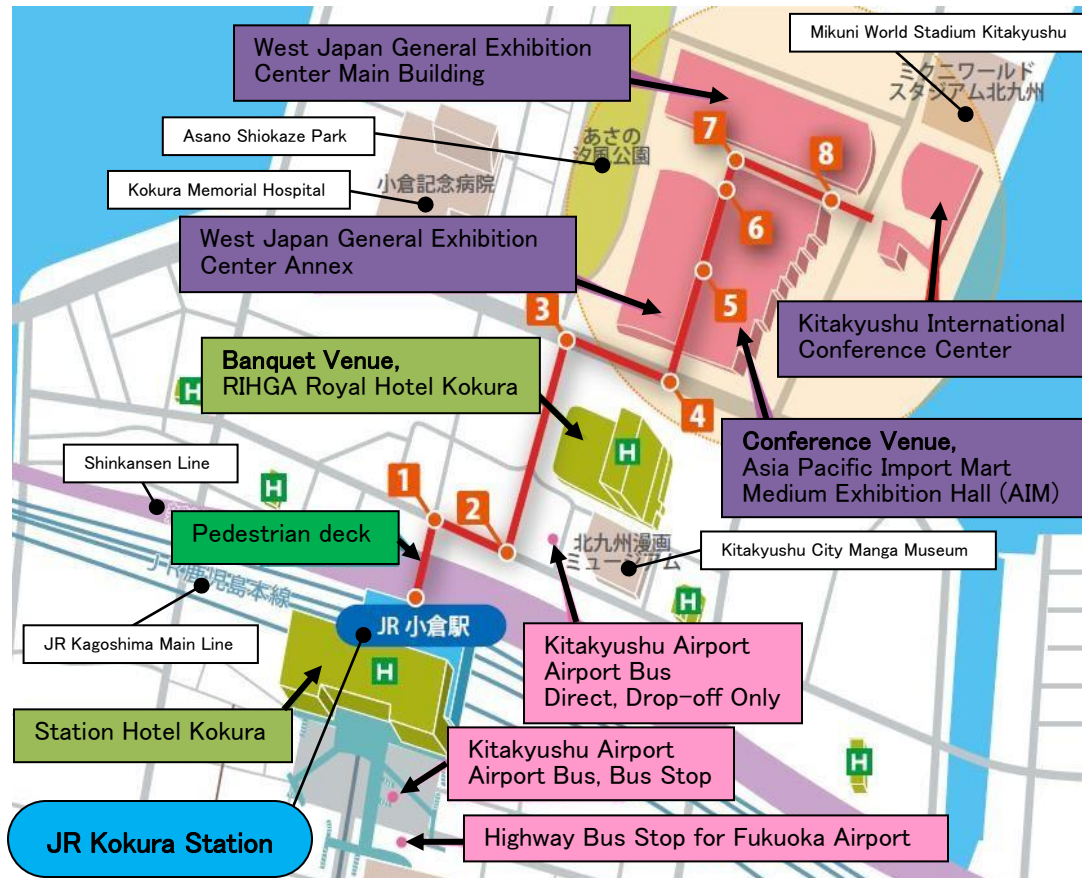

# Asia Pacific Import Mart Medium Exhibition Hall (AIM) Map & Directions from JR Kokura Station

Go down the escalator and the main building is in front. Turn right for the International Conference Hall.

The yellow building in front is the International Conference Hall.

The annex is on your left and AIM is on your right. For the Main Building and International Conference Hall, go straight to the exit at the end of the

Go out the automatic door and down the escalator on your right.

From the Shinkansen Exit (North Exit) of JR Kokura Station Proceed along the pedestrian deck.

Ride the moving walkway to the end.

Turn right from the end of the moving walkway.

West Japan General Exhibition Center Annex and AIM Building Enter through the entrance.